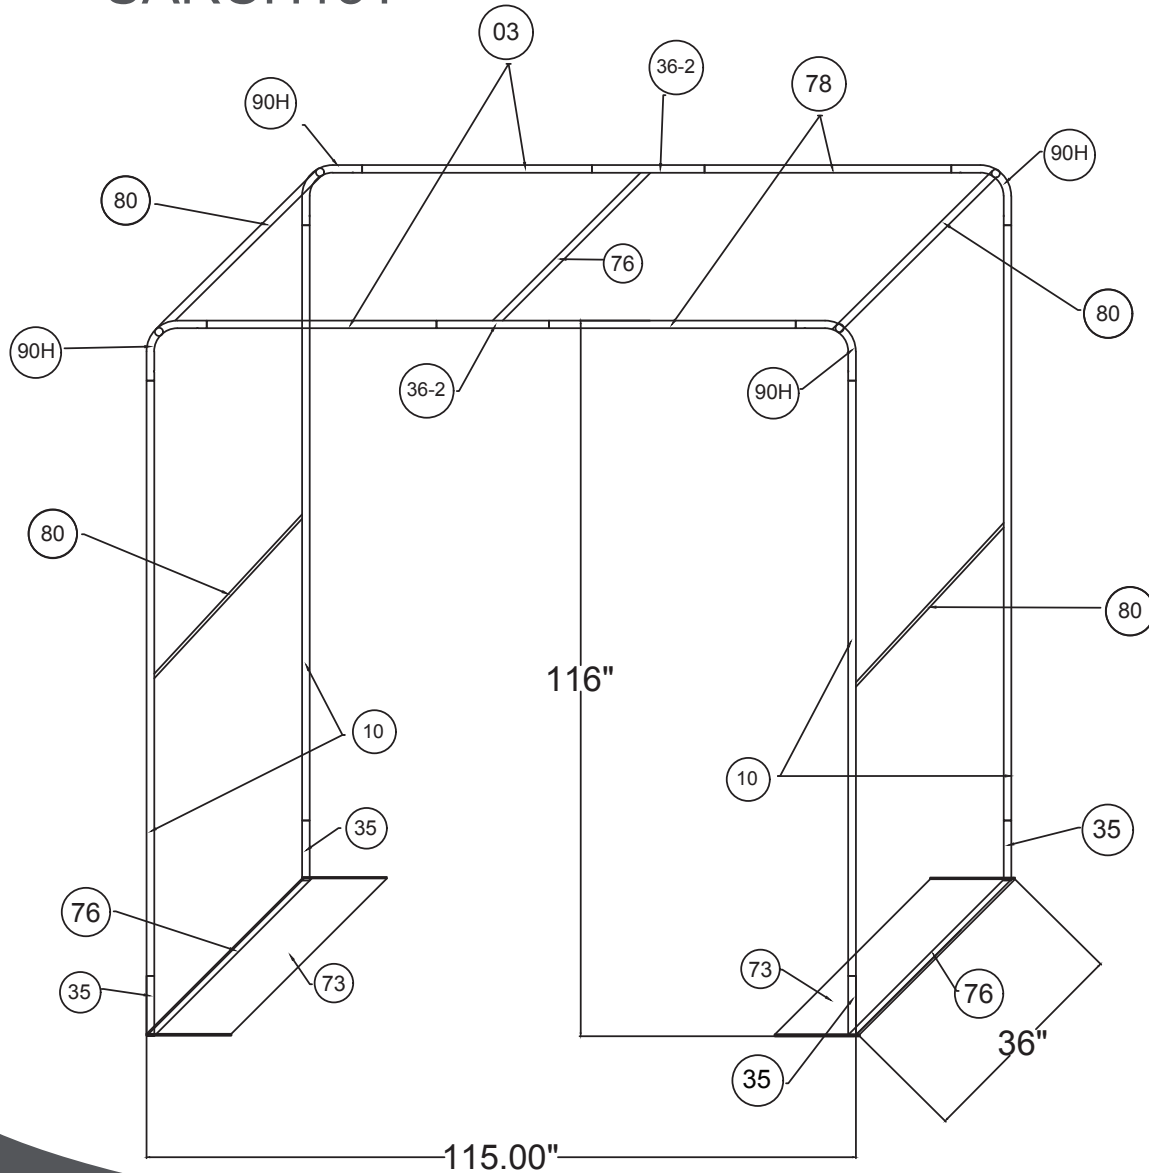

WAVELINE®

SARCH13T

- Assemble both outer rings
- Install base poles
- Install all horizontal poles
- Pull graphics from one end to the other slowly, making sure to evenly covering frame

10'w x 116"h x 3'd Arch	
Qty.	Part Number
4	WLM#35
4	WLM#90H
4	WLM#10
2	WLM#36-2 Tee
3	WLM#76
2	WLM#003
2	WLM#078
4	WLM#80
2	WLM#73 Base Plate
4	WLM#75 Neckings
1	BGO Fabric XL bag

Fits inside qty.1 CA900